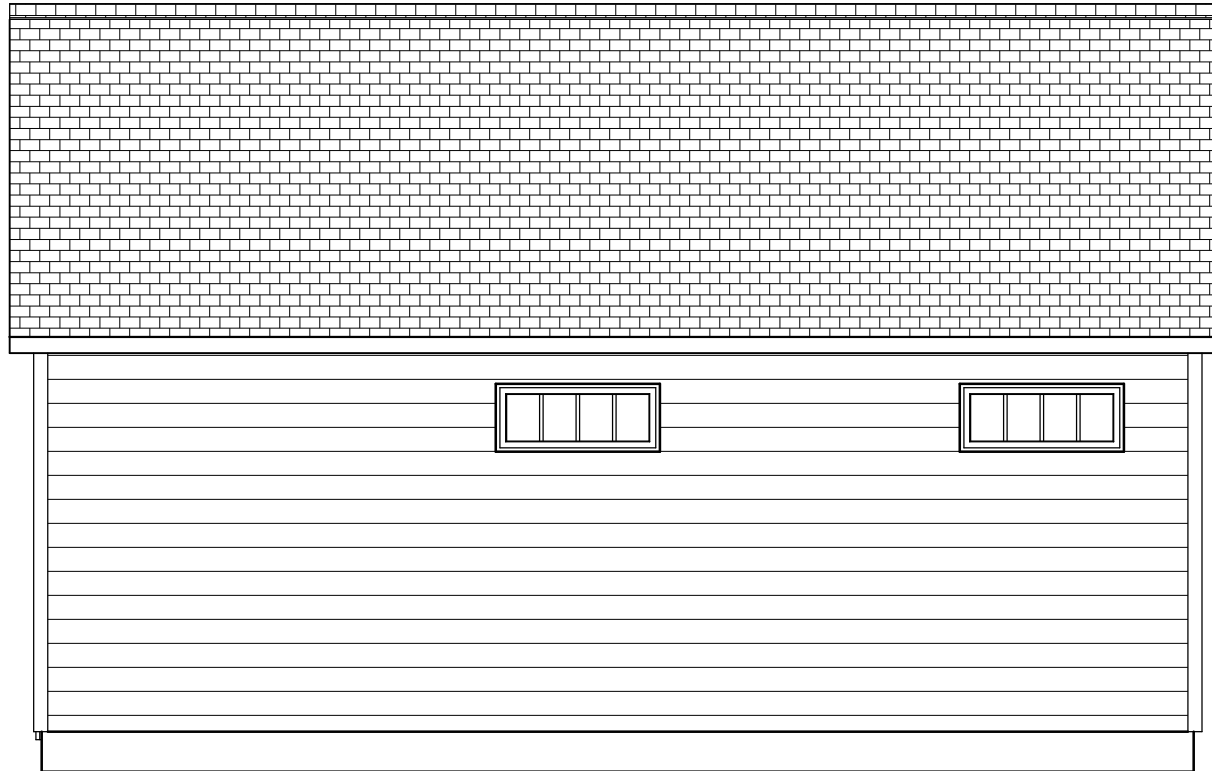

Tamara Chaplin

Sheet #

5

Scale: 1/4"=1'

Date: 6/27/2016

Drawing By:
Coach House Garages

700 Mill St
Arthur IL 61911
Phone-217-543-3761
FAX-217-543-3350